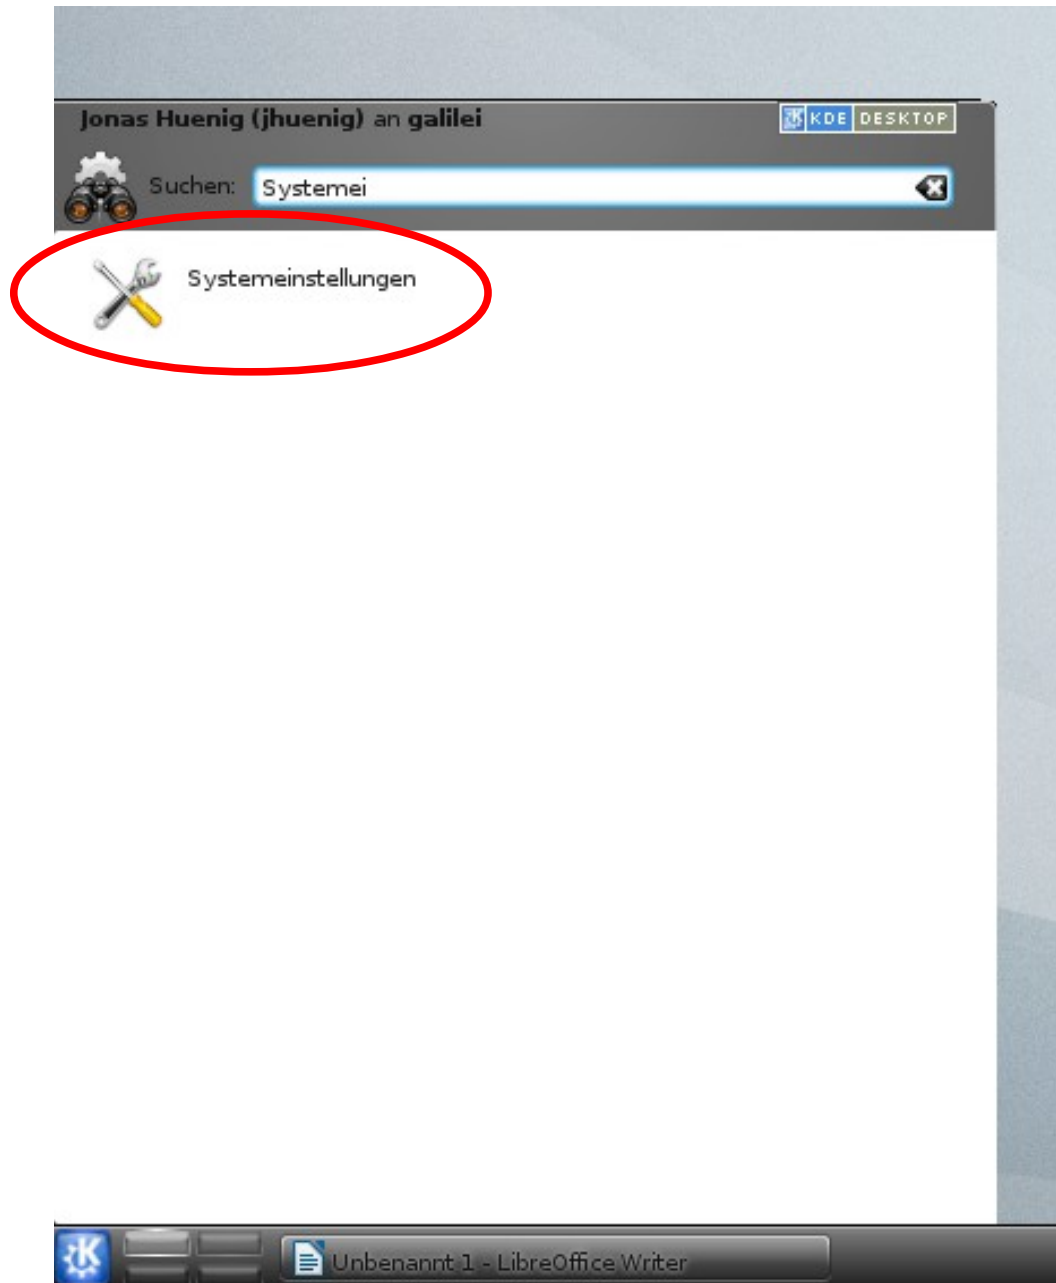

# How to switch to english interface:

- open „Systemeinstellungen“ in Kickoff

- select „Regionales“

- select tab „Sprache“

- push „english“ to first position (move english to „bevorzugte Sprachen“ if not already there)
- save changes and log out and in again