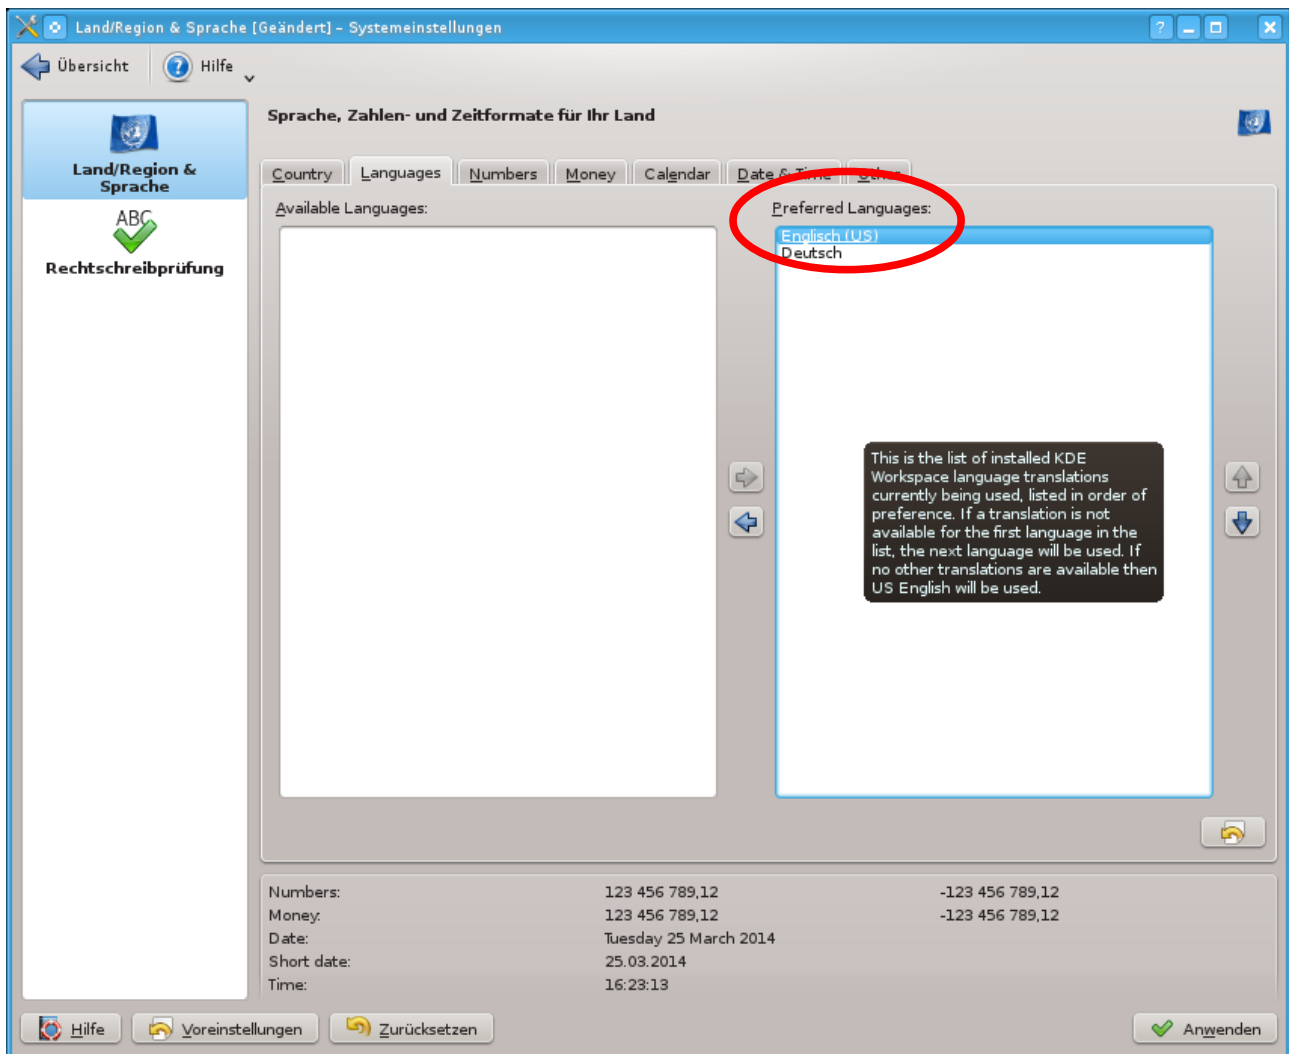

# How to switch to english interface:

- open „Systemeinstellungen“ in Kickoff

- select „Regionales“

- select tab „Sprache“

- push „english“ to first position (move english to „bevorzugte Sprachen“ if not already there)
- save changes and log out and in again