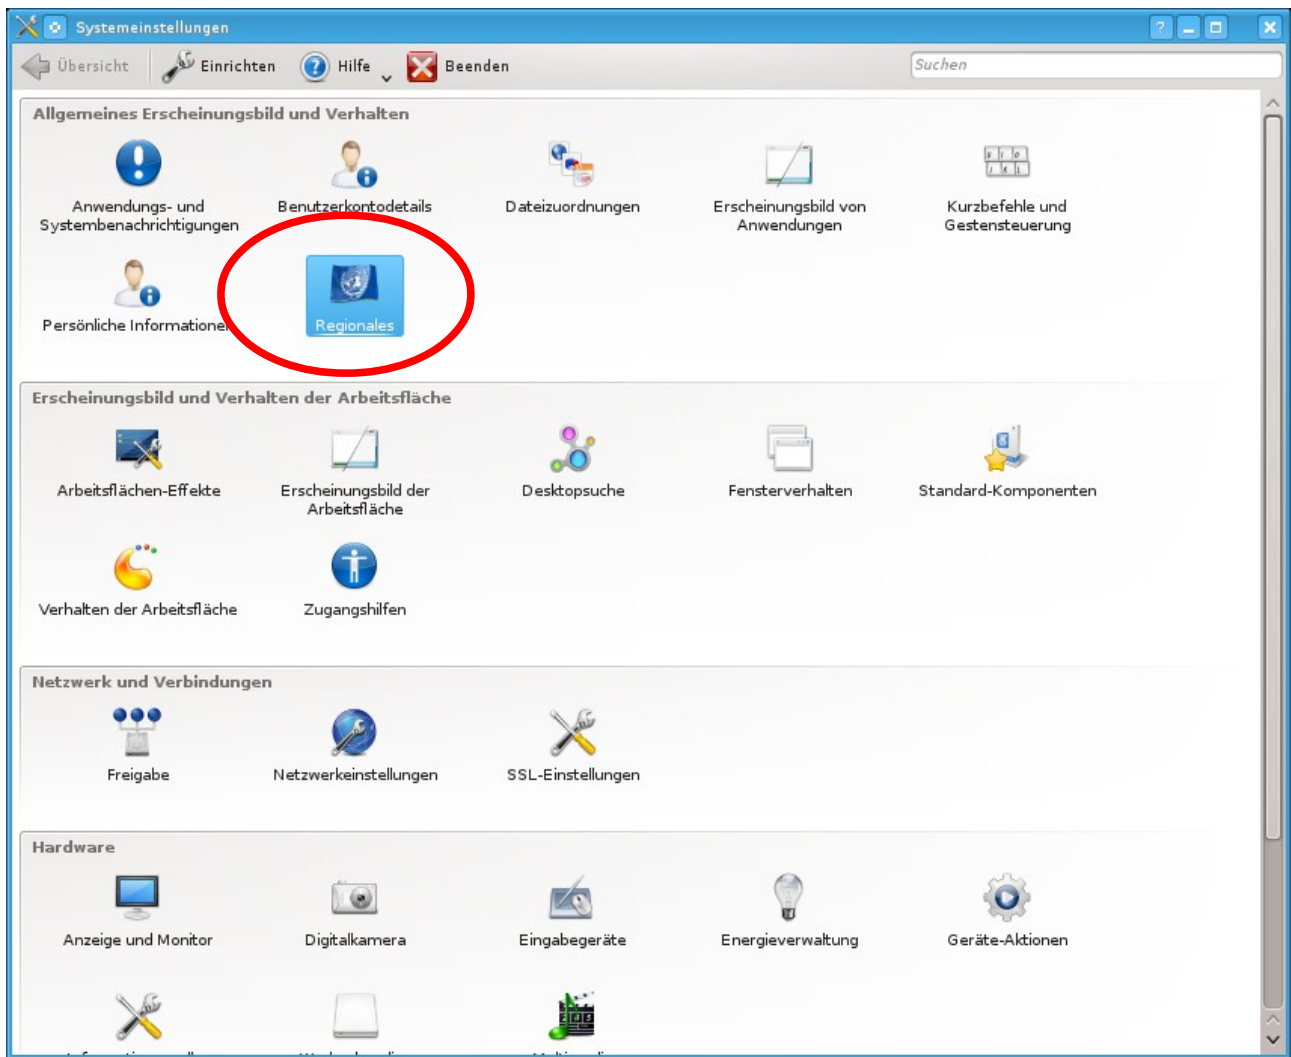

# How to switch to english interface:

- open „Systemeinstellungen“ in Kickoff

- select „Regionales“

- select tab „Sprache“

- push „english“ to first position (move english to „bevorzugte Sprachen“ if not already there)
- save changes and log out and in again