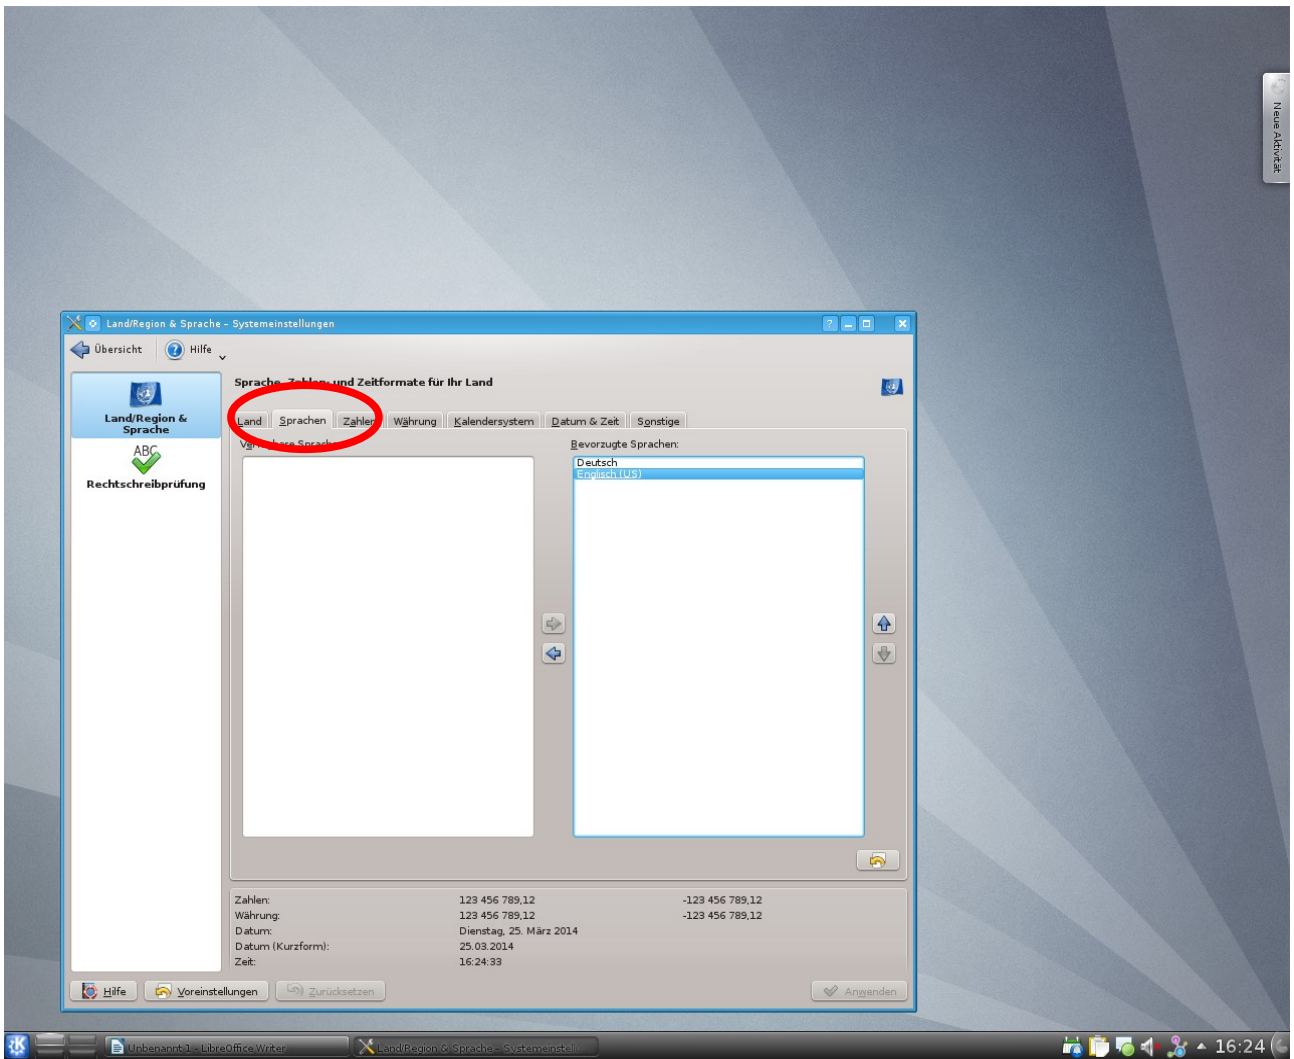

# How to switch to english interface:

- open „Systemeinstellungen“ in Kickoff

- select „Regionales“

- select tab „Sprache“

- push „english“ to first position (move english to „bevorzugte Sprachen“ if not already there)
- save changes and log out and in again